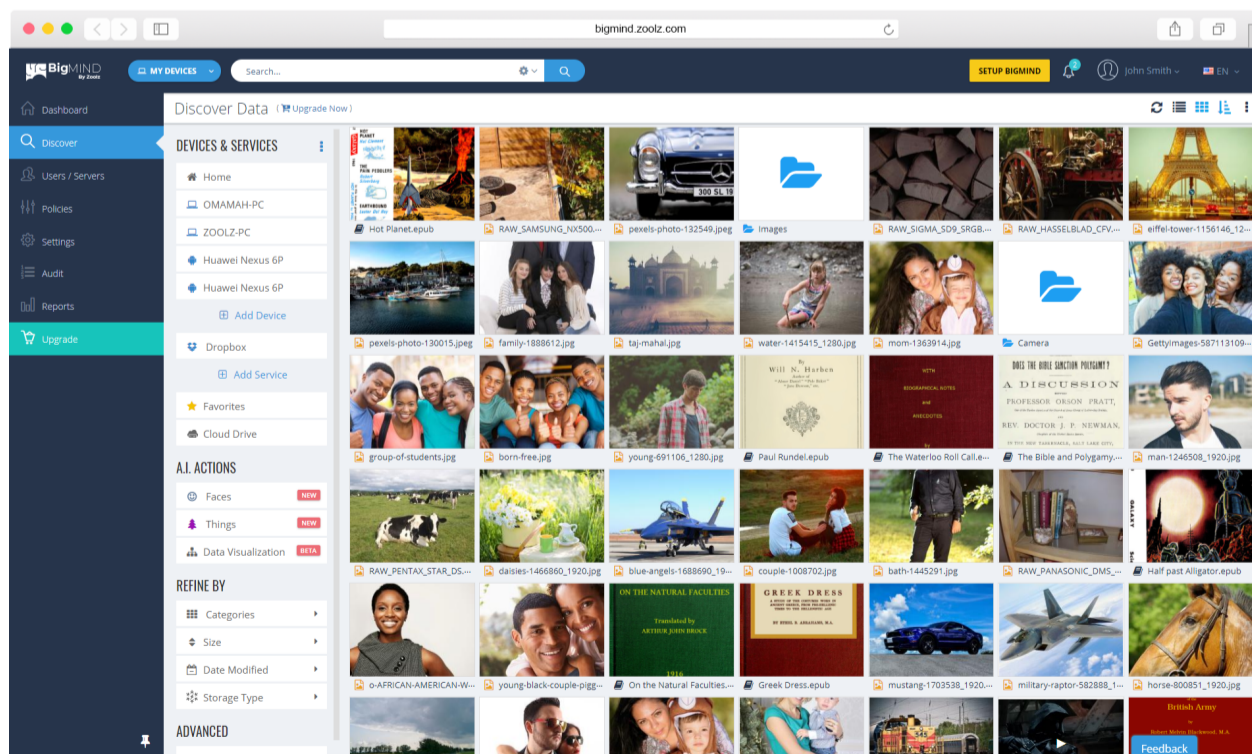

Why **Big**MIND

Video Preview

View your content the way it was intended - with no interruptions. Stream any video instantly no matter the file size. You can also benefit from fast-track previews. Simply stream and share on-demand from one integrated solution. Say goodbye to long email chains.

Media Discovery

Searching for files can take precious time from your workflows. Our technology gives you the freedom to discover your files by quality, camera type, location, date, size and footage length. You can even search by dominant colour in photographs.

Mobile Access

The ability to watch and share media projects on-the-go is essential for all media companies nowadays. With **Big**MIND, you can be productive from any location and securely view and share any piece of content, whether it be a press release, a final mix or a video trailer.

UK Phone: +44 (0)20 3609 8774

US / Global Phone: +1 (202) 697 9164

www.zoolz.com

sales@zoolz.com

3 Shortlands, Hammersmith, W68DA, London, United Kingdom